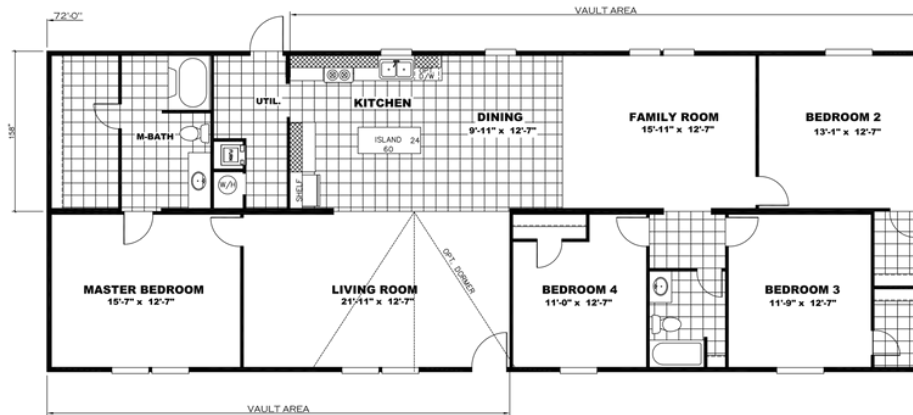

WONDER Model number: 98TRU28724RH19

4 beds • 2 baths • 2016 sq.ft. • 28' width • 72' depth

Our home building facilities invest in continuous product and process improvements. Plans, dimensions, features, materials, specifications and availability are subject to change without notice or obligation. Renderings and floor plans are representative likenesses of our homes and may differ from the actual homes. We invite you to tour a Home Center near you and inspect the highest value in quality housing available or call (480) 354-0370 to speak with a Home Consultant. Copyright 2017, CMH. All rights reserved.

<https://www.claytonmesa.com>

CLAYTON HOMES-MESA

7835 EAST MAIN STREET
MESA, AZ 85207

Monday - Thursday: 9am - 7pm
Friday: 9am - 6pm
Saturday: 9am - 5pm
Sunday: Closed

(480) 354-0370